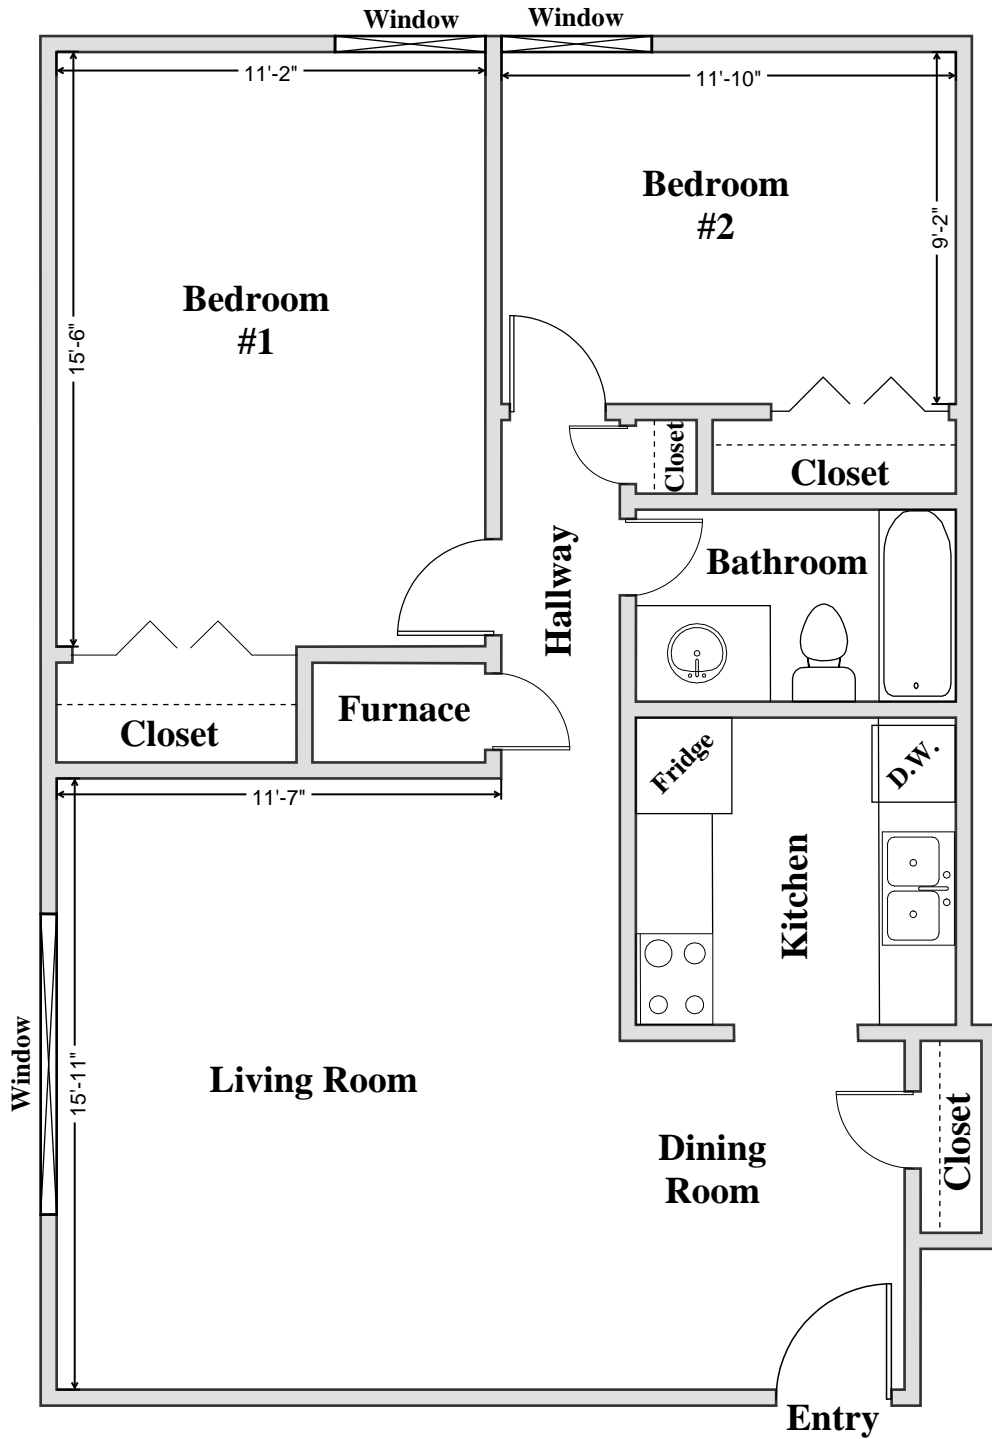

Orchard Place - Floor Plan

2 Bedroom / 1 Bathroom
Approx. 920 Square Feet

Orchard Place - Floor Plan

2 Bedroom / 1 Bathroom

Approx. 875 Square Feet